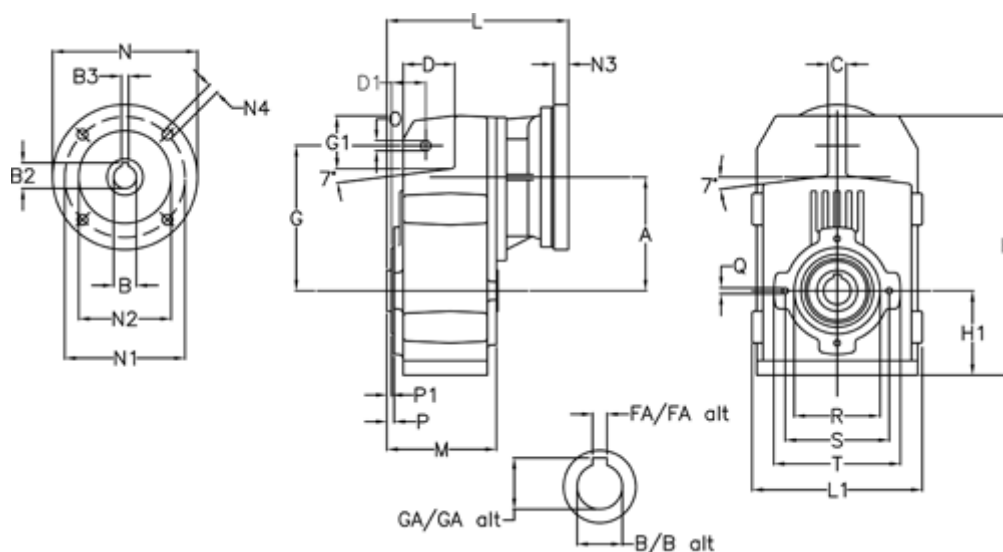

Article number: 29560101463220
 Description: Shaft mounted gear
 A102H25-14,6-P63B5

Measures

A = 112.50	FA = 8	M = 100.5	Q = M8x12
B = 25	G = 140	N = 140	R = 80
B1 = 11	G1 = 51.0	N1 = 115	S = 100
B2 = 12.8	GA = 28.3	N2 = 95	T = 120
B3 = 4	H = 251.0	N4 = M8x19	
C = 20	H1 = 84.0	O = 11	
D = 47.5	L = 185.5	P = 4.5	
D1 = 35.0	L1 = 170	P1 = 3.0	